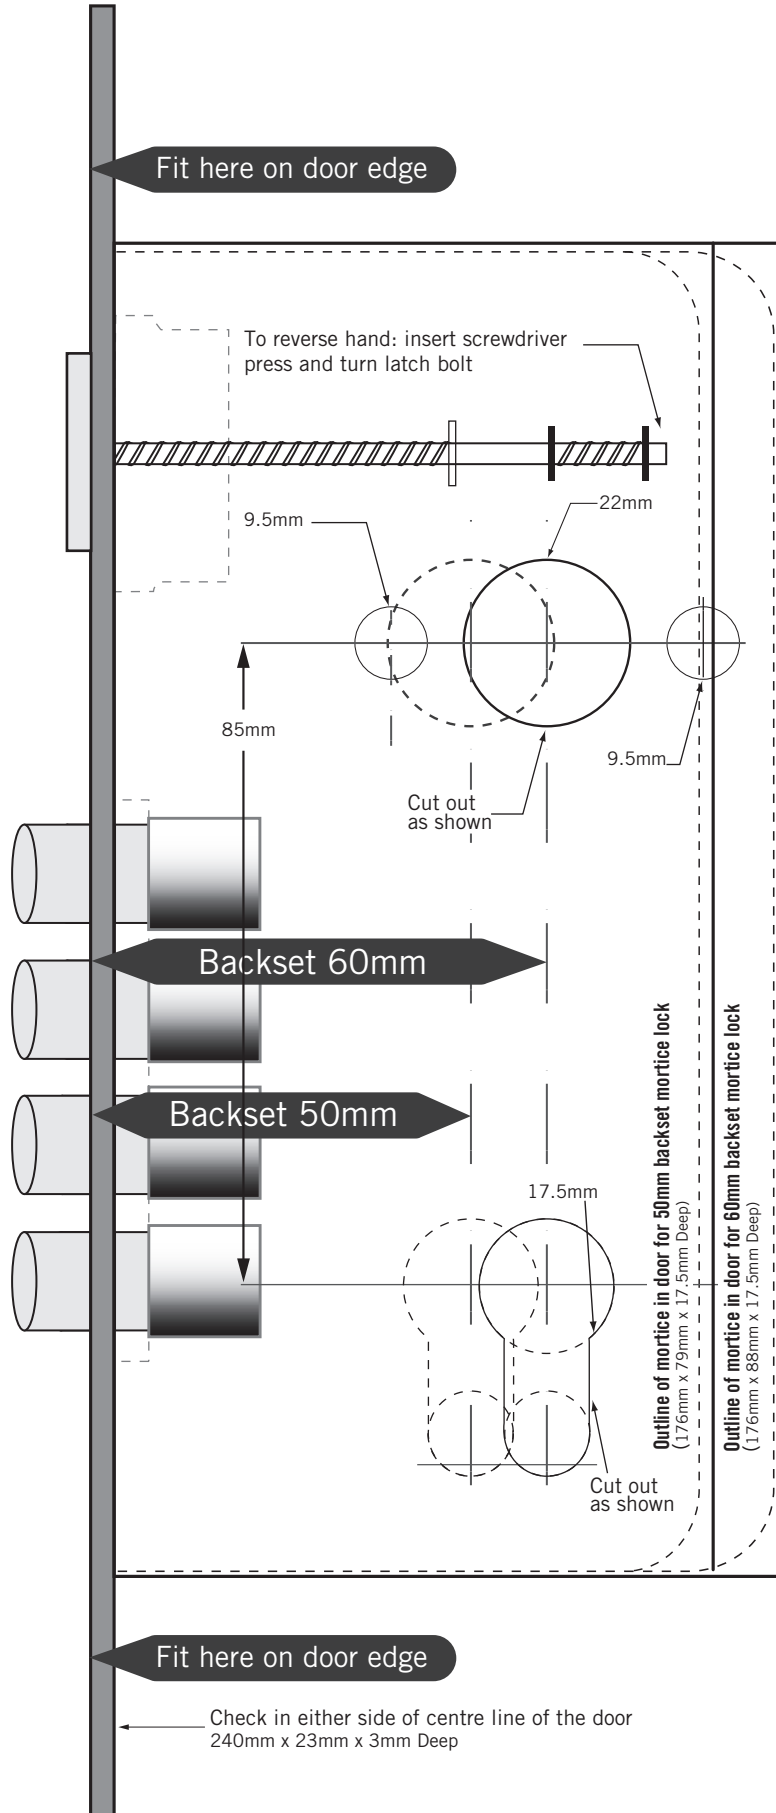

Installation Template Euro Profile Cylinder Lock Case 9068 series

Delf Architectural Hardware
T: 1300 362 625 F: 1300 362 643
E: sales@delfarchitectural.com.au
W: www.delfarchitectural.com.au